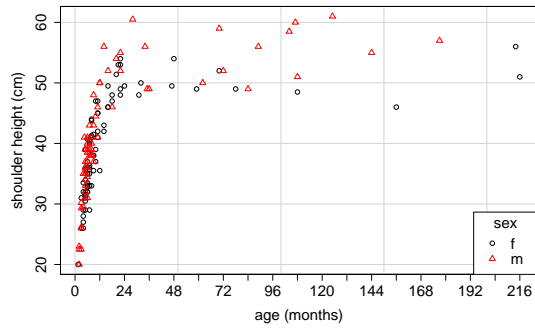

Appendix 1

Figure A1 Growth curves of free-ranging male (triangle) and female (circle) Eurasian lynx *Lynx lynx* from Switzerland during their first year of life for 15 body parameters.

Figure A2 Growth curves of free-ranging male (triangle) and female (circle) Eurasian lynx *Lynx lynx* from Switzerland for 15 body parameters.