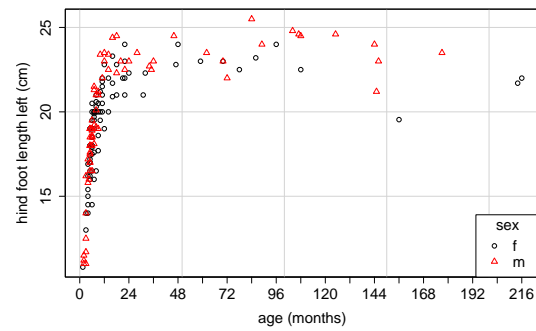

Appendix 1

Figure A1 Growth curves of free-ranging male (triangle) and female (circle) Eurasian lynx *Lynx lynx* from Switzerland during their first year of life for 15 body parameters.

Figure A2 Growth curves of free-ranging male (triangle) and female (circle) Eurasian lynx *Lynx lynx* from Switzerland for 15 body parameters.