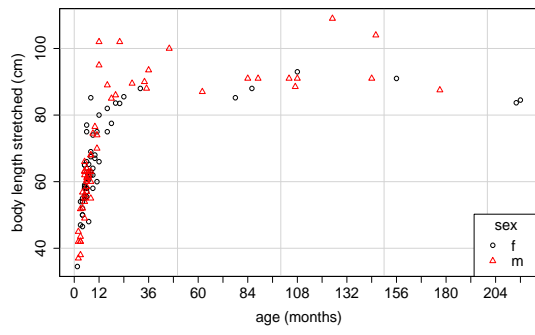

Appendix 1

Figure A1 Growth curves of free-ranging male (triangle) and female (circle) Eurasian lynx *Lynx lynx* from Switzerland during their first year of life for 15 body parameters.

Figure A2 Growth curves of free-ranging male (triangle) and female (circle) Eurasian lynx *Lynx lynx* from Switzerland for 15 body parameters.