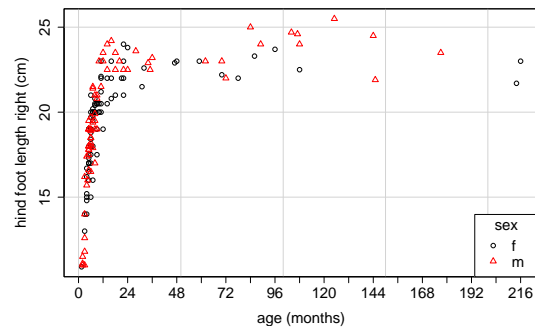

Appendix 1

Figure A1 Growth curves of free-ranging male (triangle) and female (circle) Eurasian lynx *Lynx lynx* from Switzerland during their first year of life for 15 body parameters.

Figure A2 Growth curves of free-ranging male (triangle) and female (circle) Eurasian lynx *Lynx lynx* from Switzerland for 15 body parameters.