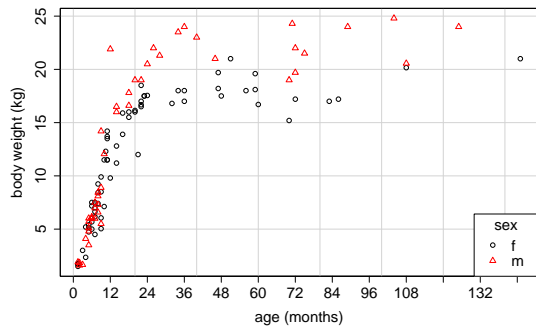

Appendix 1

Figure A1 Growth curves of free-ranging male (triangle) and female (circle) Eurasian lynx *Lynx lynx* from Switzerland during their first year of life for 15 body parameters.

Figure A2 Growth curves of free-ranging male (triangle) and female (circle) Eurasian lynx *Lynx lynx* from Switzerland for 15 body parameters.