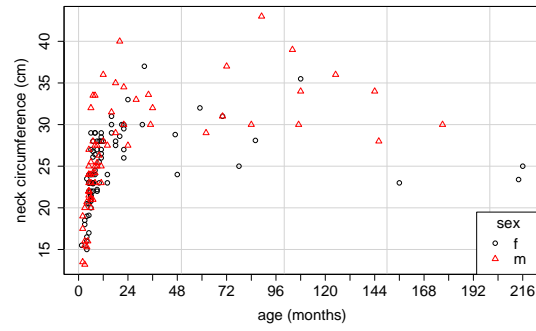

Appendix 1

Figure A1 Growth curves of free-ranging male (triangle) and female (circle) Eurasian lynx *Lynx lynx* from Switzerland during their first year of life for 15 body parameters.

Figure A2 Growth curves of free-ranging male (triangle) and female (circle) Eurasian lynx *Lynx lynx* from Switzerland for 15 body parameters.