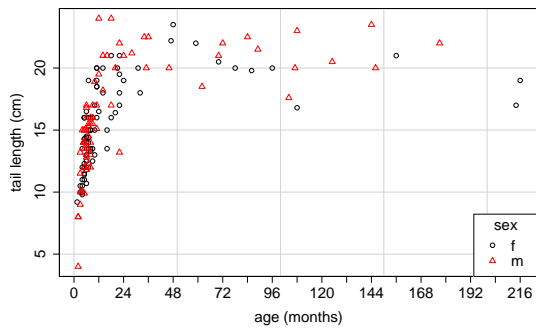

Appendix 1

Figure A1 Growth curves of free-ranging male (triangle) and female (circle) Eurasian lynx *Lynx lynx* from Switzerland during their first year of life for 15 body parameters.

Figure A2 Growth curves of free-ranging male (triangle) and female (circle) Eurasian lynx *Lynx lynx* from Switzerland for 15 body parameters.