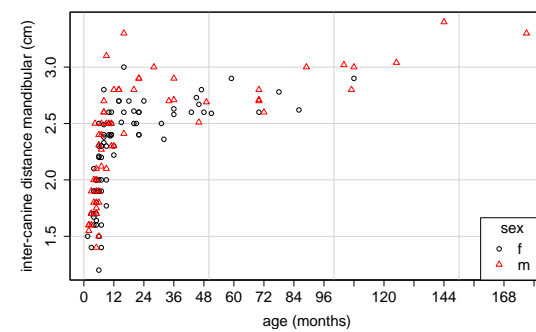

Appendix 1

Figure A1 Growth curves of free-ranging male (triangle) and female (circle) Eurasian lynx *Lynx lynx* from Switzerland during their first year of life for 15 body parameters.

Figure A2 Growth curves of free-ranging male (triangle) and female (circle) Eurasian lynx *Lynx lynx* from Switzerland for 15 body parameters.